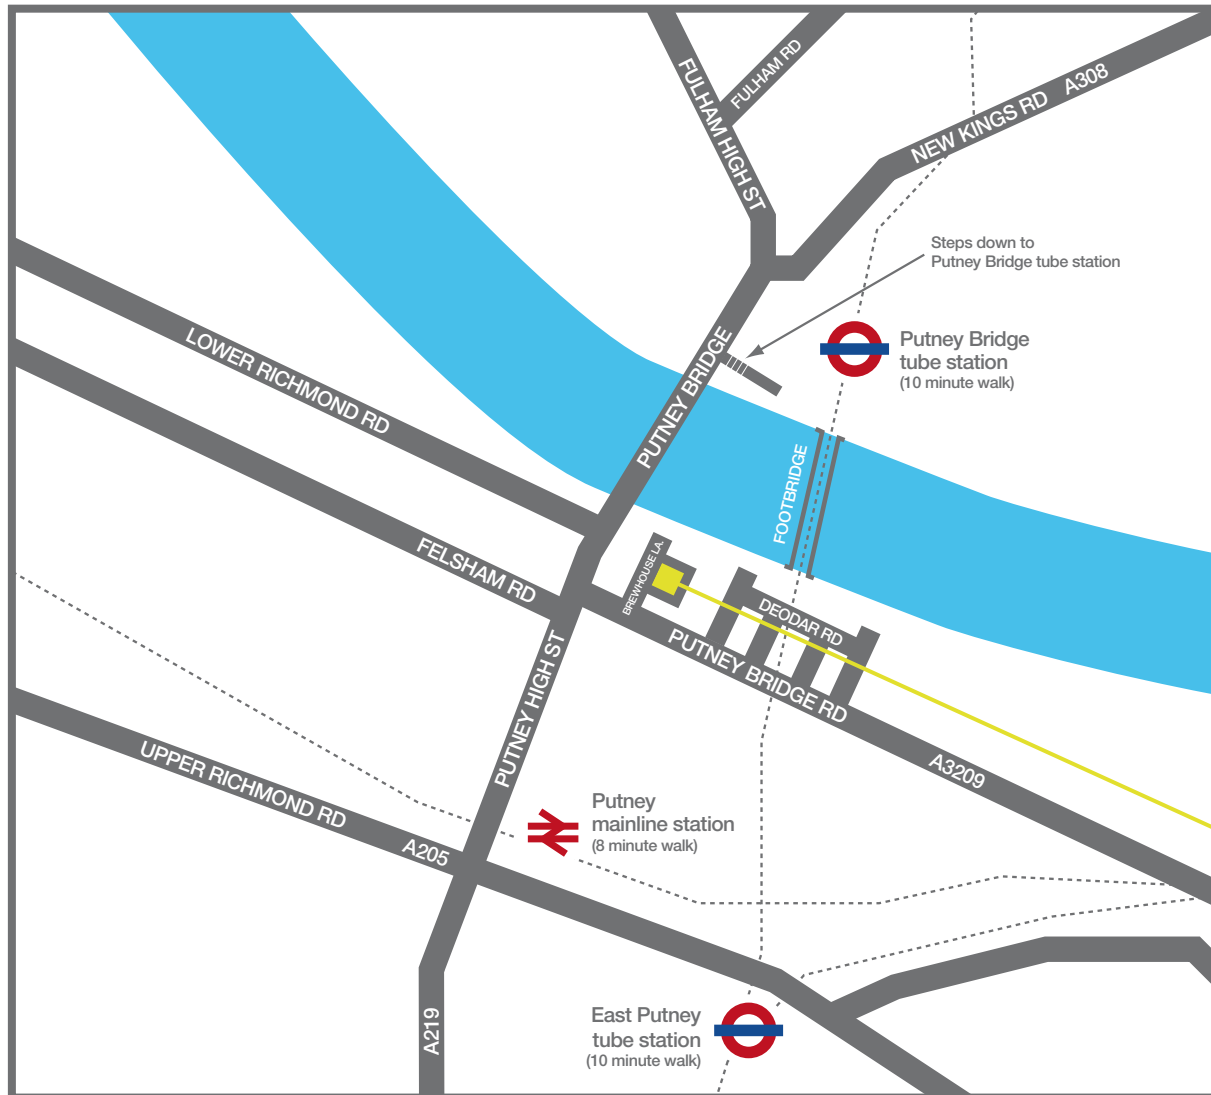

WorksMC
1 Castle Court
1 Brewhouse Lane
London SW15 2JJ

Telephone
+44 (0)20 8780 9700

Email
hello@worksmc.com

Web
worksmc.com

works^{MC}
Marketing for sales